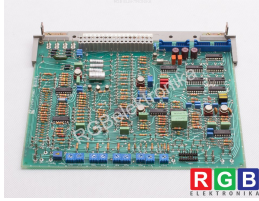

C98043-A1047-L1-26 C98040-A1047-P1-26-86 SIMOREG SIEMENS

Used SIEMENS C98043-A1047-L1-26
 Tested and cleaned.
 24 months guarantee
 Dedicated courier
 Delivery across Europe even in 24h

TECHNICAL DATA

MANUFACTURER	SIEMENS
MODEL	C98043-A1047-L1-26
CATEGORY	Servo control cards
WEIGHT [KG]	0.2
HEIGHT [CM]	2.0
LENGHT [CM]	23.0
WIDTH [CM]	20.0

24/7 SUPPORT AVAILABLE
[+48 71 750 09 78](tel:+48717500978)

WRITE TO US
info@rgbelektronika.pl

TEST STAND

We have test stands developed by us, thanks to which we check whether the device is in working order. It is with these posts that we test the repaired device, for which we give 24 months warranty, and you can be sure that your **C98043-A1047-L1-26** equipment has been repaired at a service center that provides the highest quality services

PRODUCTS FROM THE RGB ELEKTRONIKA OFFER:

HIGHEST QUALITY

Each product undergoes a specialized assessment, based on which we select the best quality equipment to guarantee their trouble-free operation. Thanks to this, you can be sure that the SIEMENS **C98043-A1047-L1-26** device has been prepared with the greatest care.